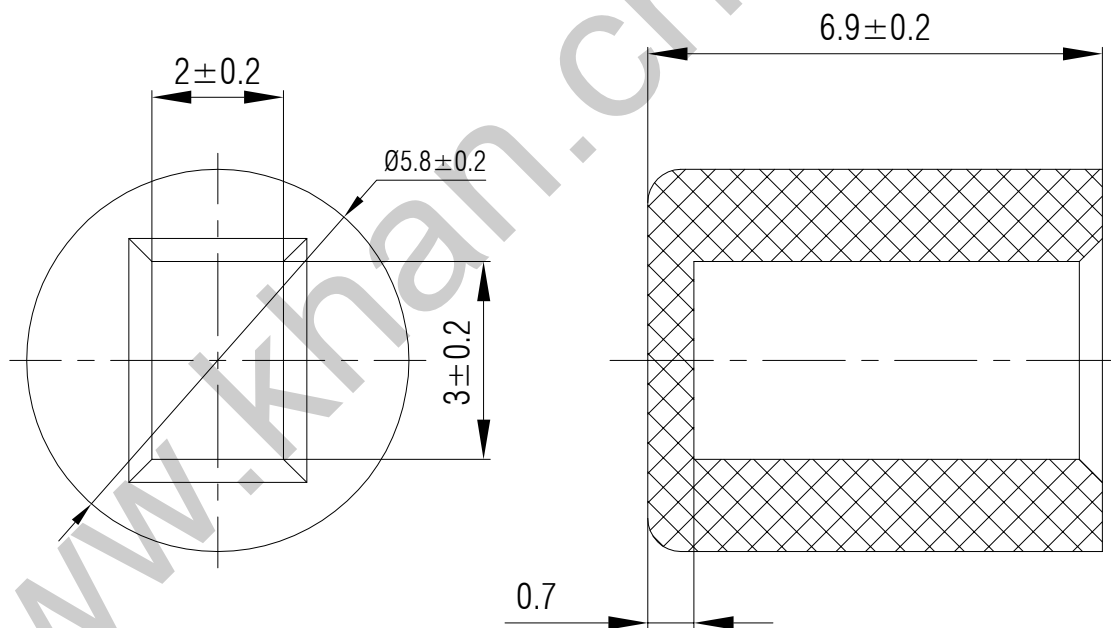

SWITCH CAP  
P/N:SC303

Materials ABS

Color Black,White,Grey,Red,  
Yellow,Blue,Green,Ivory  
(OEM AVAILABLE)

Packaging

Bulk Package

Inner Package: Plastic bag

Outer Package: Carton

WENZHOU KHAN ELECTRONIC

VERSION		PROJECTION	DESIGNED	Wei Lin
KH14FE22E			CHECKED	ZhongJu Peng
SCALE	SIZE	 Dimensions are shown:mm(inches)	APPROVED	Johan Xu
5:1	A4		2022.05.11	